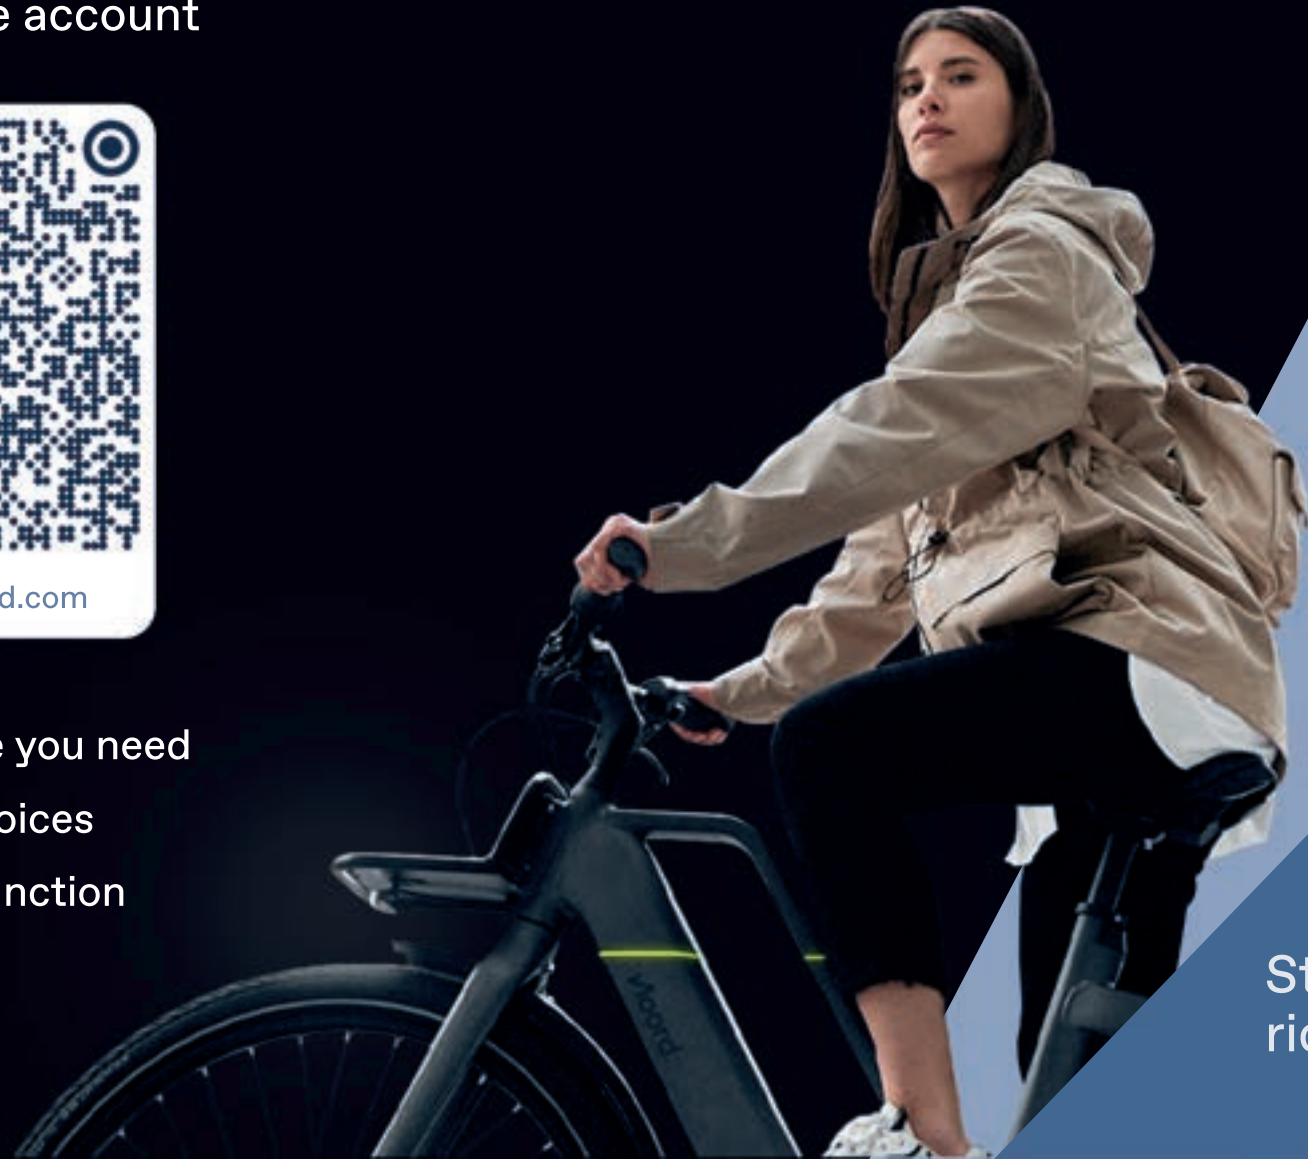

Get the most out of your ride

Scan QR code to sign up for your personal MyBike account

- ✓ Get the service you need
- ✓ See weekly invoices
- ✓ Find MyBike function

Welcome to
Noord

Start your
ride here!

Noord

Your brand new bike

Double lock

Thanks to the double lock, you can park your e-bike carefree

On/Off

Press this button 1 sec to switch on, 3 sec to switch off

Control panel

Press the button up or down to change the support level

Charger

You can leave the battery in and use this charging port

Battery

Or take the battery out here and charge it wherever you want